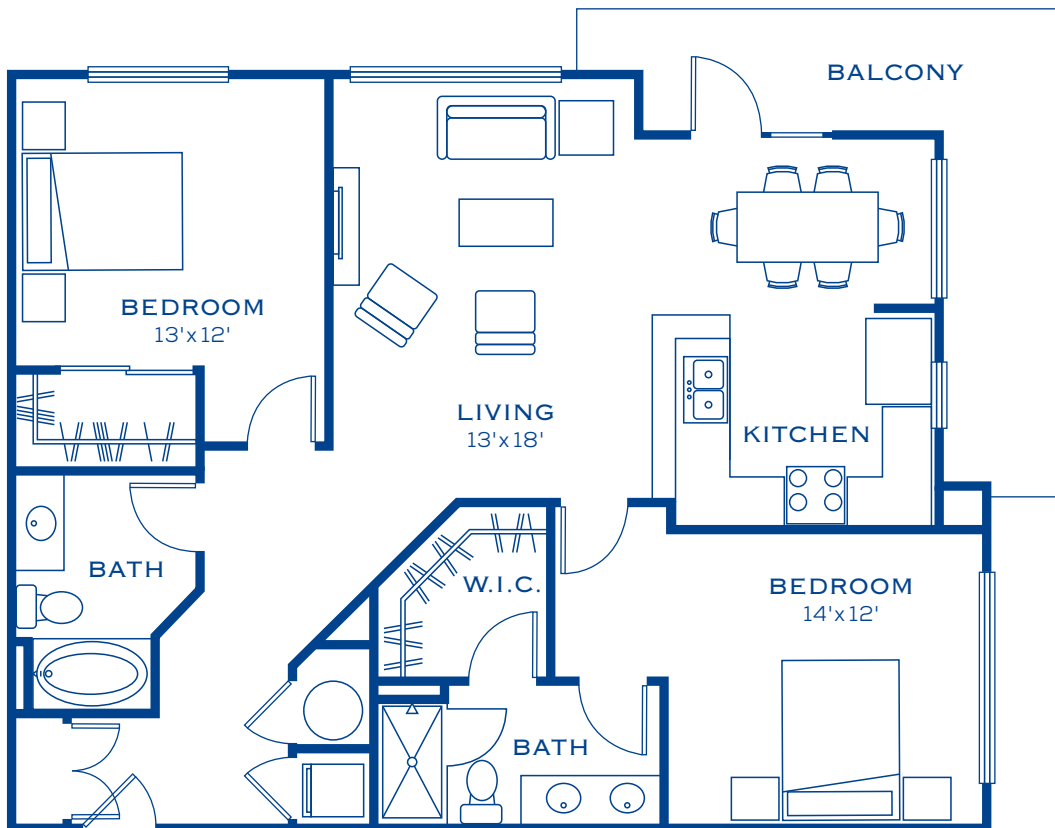

RESIDENCES
MAITLAND CITY CENTRE

B6

2 BED
2 BATH

1303
SQ FT

190 INDEPENDENCE LANE • MAITLAND, FL 32751 • 407-599-6600
WWW.MAITLANDCITYCENTRE.COM

Information is believed to be accurate, but is not warranted. Specifications, pricing and availability are subject to change without notice. See agent for details. Artist's renderings and floorplans are approximate only and are not meant to be exact depictions of the unit. Drawings are not to scale. Your selected floorplan may vary from this illustration due to design configuration and architectural styling. Not all features are available in every apartment. All square footages and room dimensions are approximate.