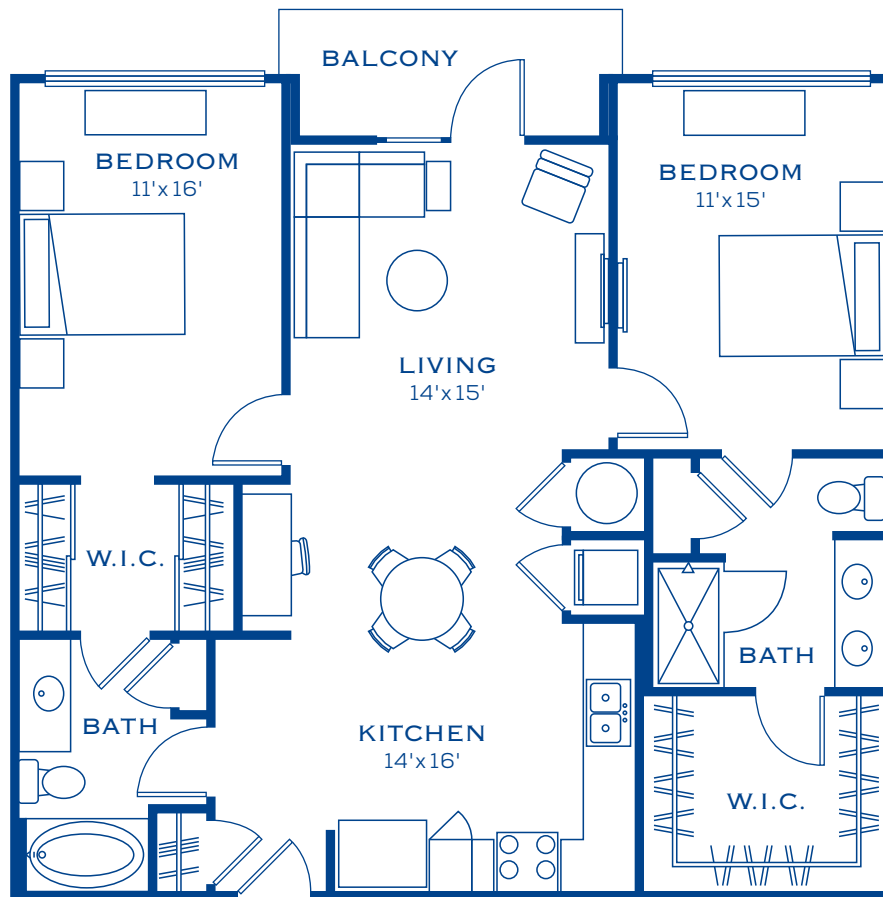

RESIDENCES
MAITLAND CITY CENTRE

B4

2 BED
2 BATH

1225
SQ FT

190 INDEPENDENCE LANE • MAITLAND, FL 32751 • 407-599-6600
WWW.MAITLANDCITYCENTRE.COM

Information is believed to be accurate, but is not warranted. Specifications, pricing and availability are subject to change without notice. See agent for details. Artist's renderings and floorplans are approximate only and are not meant to be exact depictions of the unit. Drawings are not to scale. Your selected floorplan may vary from this illustration due to design configuration and architectural styling. Not all features are available in every apartment. All square footages and room dimensions are approximate.