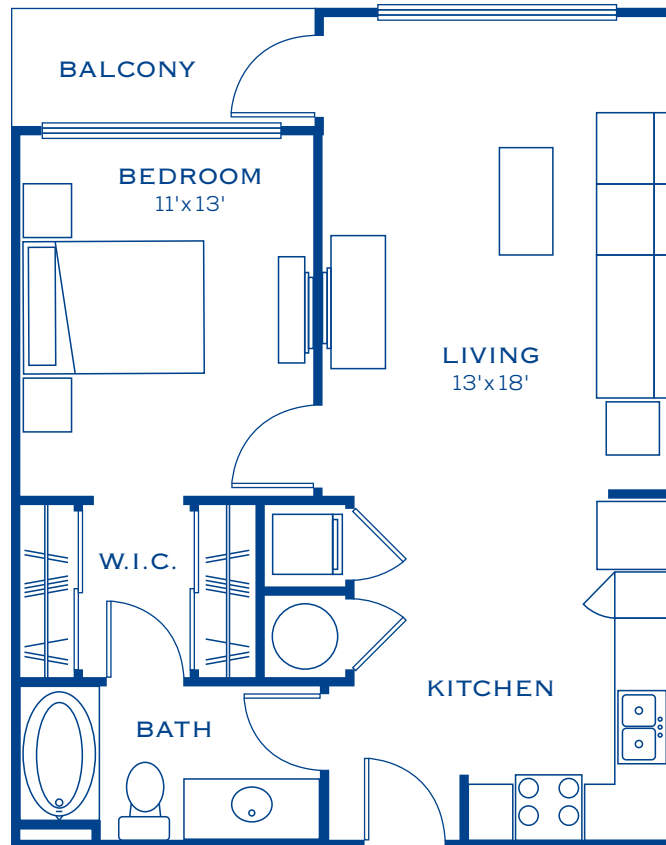

RESIDENCES  
MAITLAND CITY CENTRE

A2

1 BED  
1 BATH

753  
SQ FT

190 INDEPENDENCE LANE • MAITLAND, FL 32751 • 407-599-6600  
WWW.MAITLANDCITYCENTRE.COM

Information is believed to be accurate, but is not warranted. Specifications, pricing and availability are subject to change without notice. See agent for details. Artist's renderings and floorplans are approximate only and are not meant to be exact depictions of the unit. Drawings are not to scale. Your selected floorplan may vary from this illustration due to design configuration and architectural styling. Not all features are available in every apartment. All square footages and room dimensions are approximate.