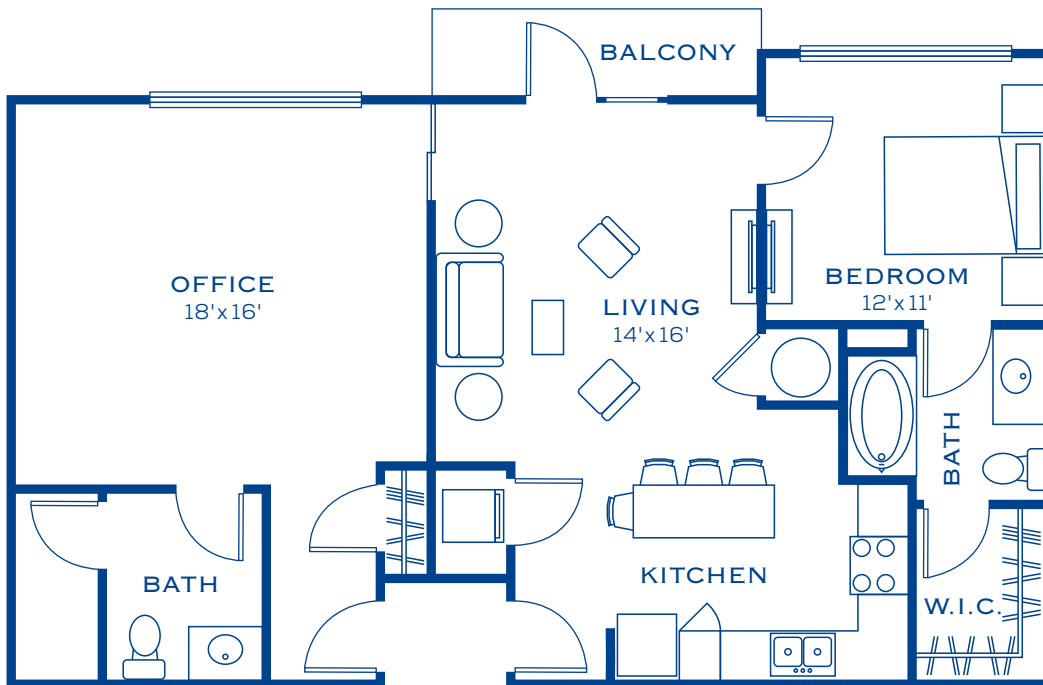

LIVE+WORK
MAITLAND CITY CENTRE

L+W1

1 BED
2 BATH

1136
SQ FT

190 INDEPENDENCE LANE • MAITLAND, FL 32751 • 407-599-6600
WWW.MAITLANDCITYCENTRE.COM

Information is believed to be accurate, but is not warranted. Specifications, pricing and availability are subject to change without notice. See agent for details. Artist's renderings and floorplans are approximate only and are not meant to be exact depictions of the unit. Drawings are not to scale. Your selected floorplan may vary from this illustration due to design configuration and architectural styling. Not all features are available in every apartment. All square footages and room dimensions are approximate.