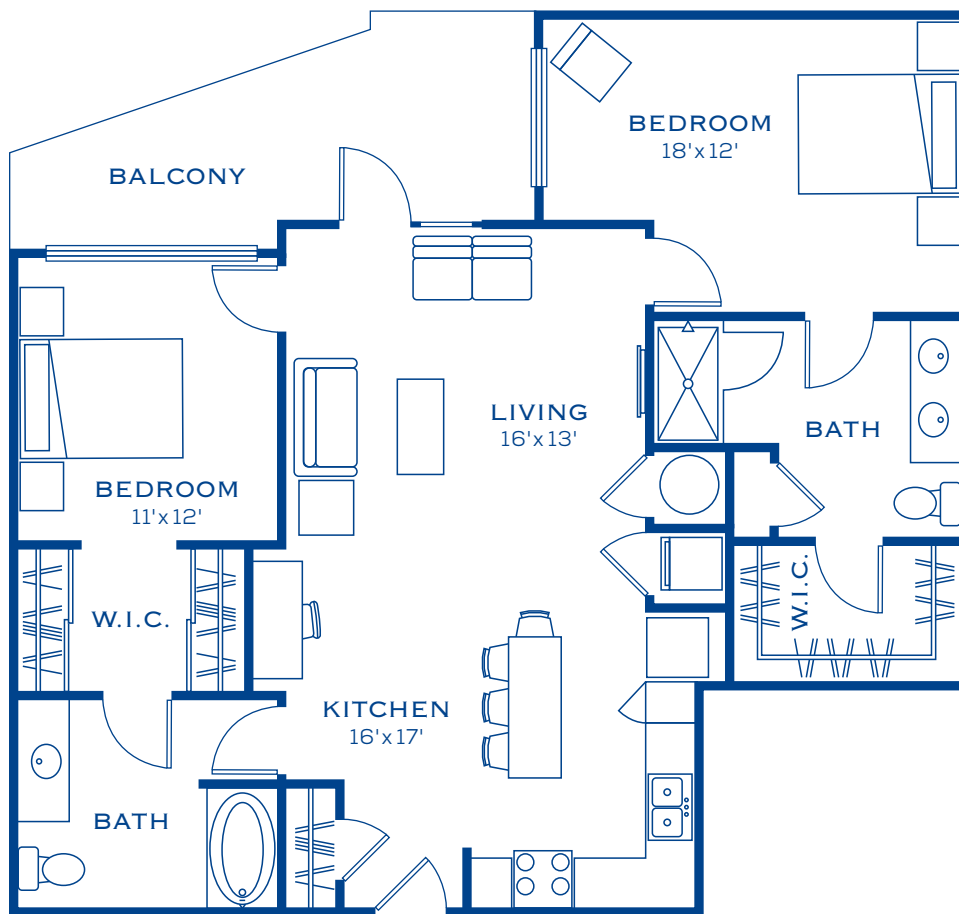

**RESIDENCES**  
MAITLAND CITY CENTRE

# B5

2 BED  
2 BATH

1261  
SQ FT

190 INDEPENDENCE LANE • MAITLAND, FL 32751 • 407-599-6600  
WWW.MAITLANDCITYCENTRE.COM

Information is believed to be accurate, but is not warranted. Specifications, pricing and availability are subject to change without notice. See agent for details. Artist's renderings and floorplans are approximate only and are not meant to be exact depictions of the unit. Drawings are not to scale. Your selected floorplan may vary from this illustration due to design configuration and architectural styling. Not all features are available in every apartment. All square footages and room dimensions are approximate.