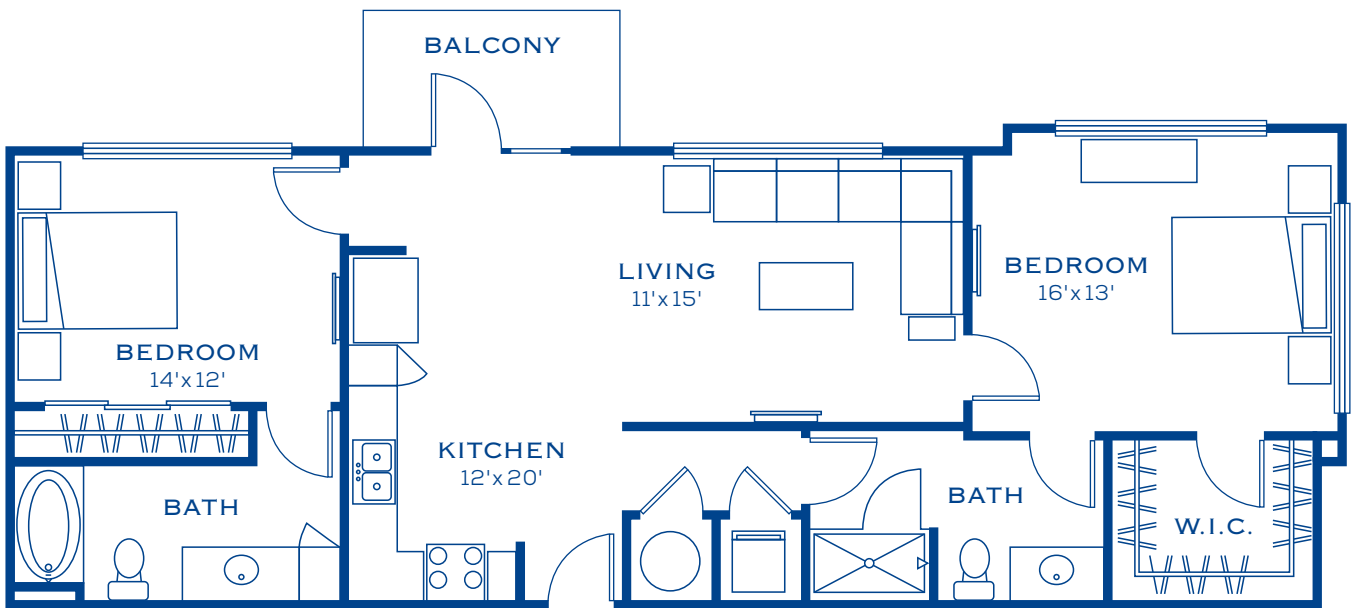

# B2

2 BED  
2 BATH

1165  
SQ FT

190 INDEPENDENCE LANE • MAITLAND, FL 32751 • 407-599-6600  
WWW.MAITLANDCITYCENTRE.COM

Information is believed to be accurate, but is not warranted. Specifications, pricing and availability are subject to change without notice. See agent for details. Artist's renderings and floorplans are approximate only and are not meant to be exact depictions of the unit. Drawings are not to scale. Your selected floorplan may vary from this illustration due to design configuration and architectural styling. Not all features are available in every apartment. All square footages and room dimensions are approximate.