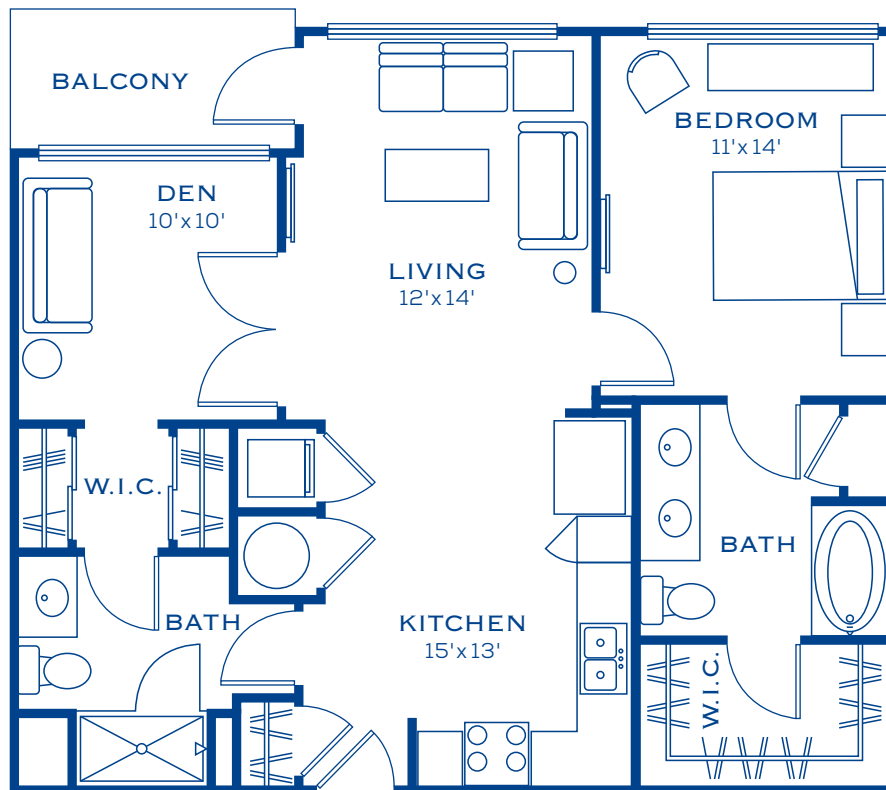

RESIDENCES
MAITLAND CITY CENTRE

B1

1 BED
2 BATH

988
SQ FT

190 INDEPENDENCE LANE • MAITLAND, FL 32751 • 407-599-6600
WWW.MAITLANDCITYCENTRE.COM

Information is believed to be accurate, but is not warranted. Specifications, pricing and availability are subject to change without notice. See agent for details. Artist's renderings and floorplans are approximate only and are not meant to be exact depictions of the unit. Drawings are not to scale. Your selected floorplan may vary from this illustration due to design configuration and architectural styling. Not all features are available in every apartment. All square footages and room dimensions are approximate.