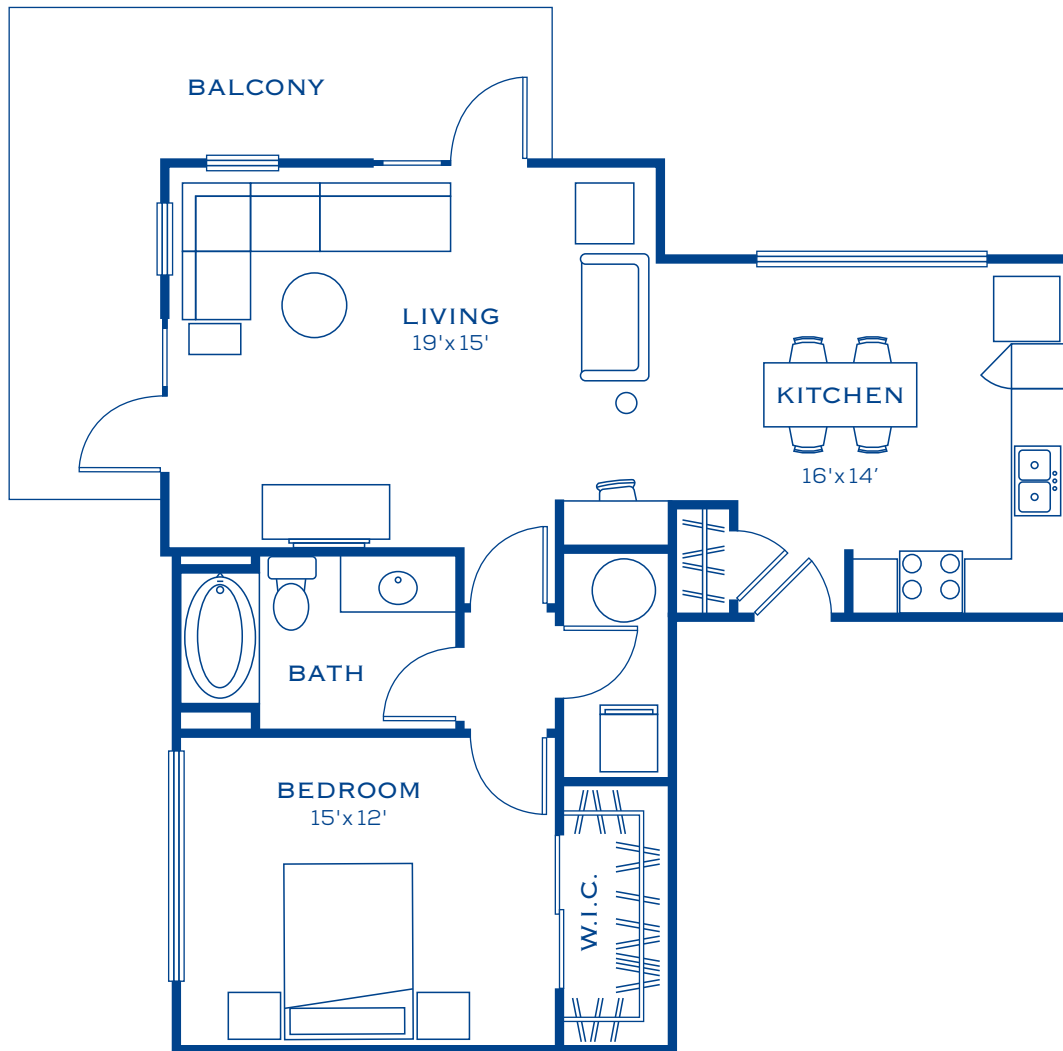

RESIDENCES
MAITLAND CITY CENTRE

A6

1 BED
1 BATH

940
SQ FT

190 INDEPENDENCE LANE • MAITLAND, FL 32751 • 407-599-6600
WWW.MAITLANDCITYCENTRE.COM

Information is believed to be accurate, but is not warranted. Specifications, pricing and availability are subject to change without notice. See agent for details. Artist's renderings and floorplans are approximate only and are not meant to be exact depictions of the unit. Drawings are not to scale. Your selected floorplan may vary from this illustration due to design configuration and architectural styling. Not all features are available in every apartment. All square footages and room dimensions are approximate.