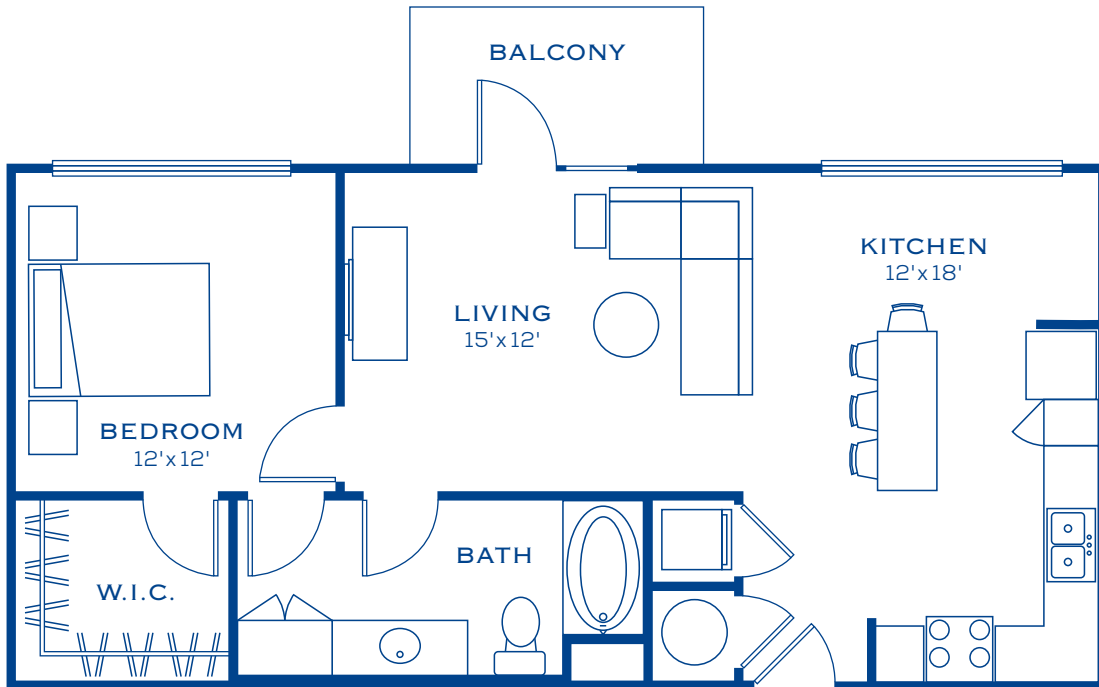

RESIDENCES  
MAITLAND CITY CENTRE

A4

1 BED  
1 BATH

830  
SQ FT

190 INDEPENDENCE LANE • MAITLAND, FL 32751 • 407-599-6600  
WWW.MAITLANDCITYCENTRE.COM

Information is believed to be accurate, but is not warranted. Specifications, pricing and availability are subject to change without notice. See agent for details. Artist's renderings and floorplans are approximate only and are not meant to be exact depictions of the unit. Drawings are not to scale. Your selected floorplan may vary from this illustration due to design configuration and architectural styling. Not all features are available in every apartment. All square footages and room dimensions are approximate.