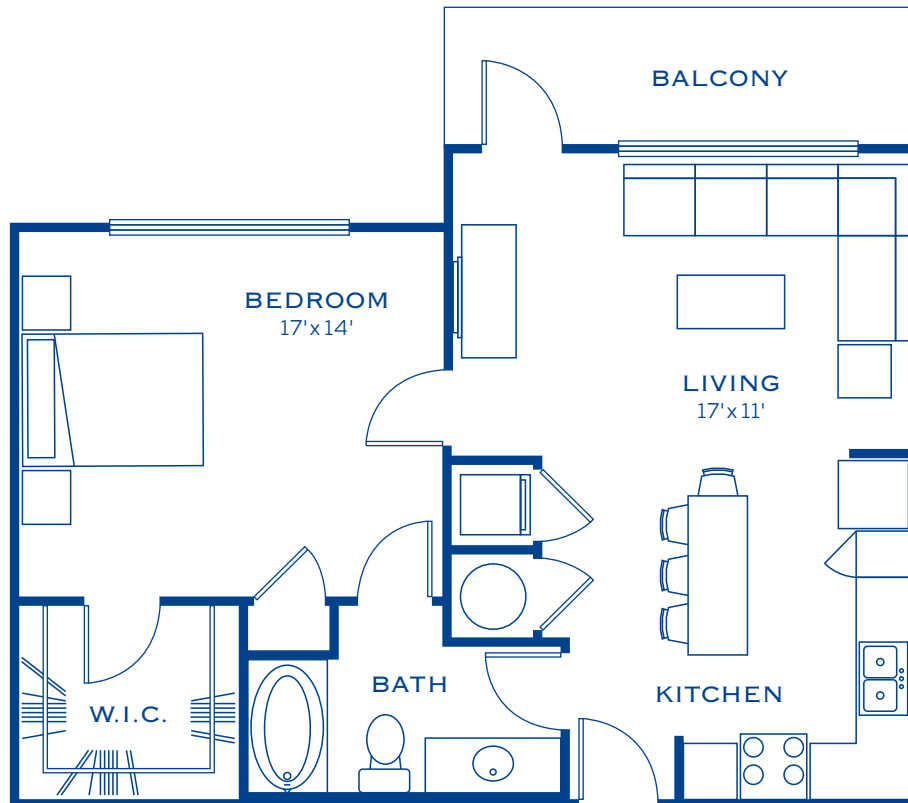

RESIDENCES  
MAITLAND CITY CENTRE

A3

1 BED  
1 BATH

817  
SQ FT

190 INDEPENDENCE LANE • MAITLAND, FL 32751 • 407-599-6600  
WWW.MAITLANDCITYCENTRE.COM

Information is believed to be accurate, but is not warranted. Specifications, pricing and availability are subject to change without notice. See agent for details. Artist's renderings and floorplans are approximate only and are not meant to be exact depictions of the unit. Drawings are not to scale. Your selected floorplan may vary from this illustration due to design configuration and architectural styling. Not all features are available in every apartment. All square footages and room dimensions are approximate.