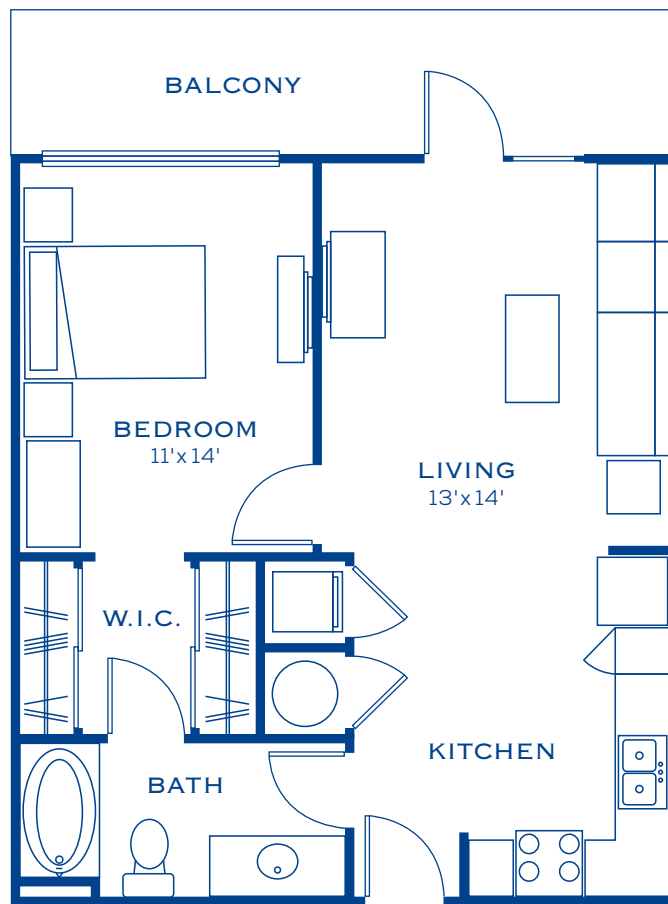

RESIDENCES
MAITLAND CITY CENTRE

A1

1 BED
1 BATH

718
SQ FT

190 INDEPENDENCE LANE • MAITLAND, FL 32751 • 407-599-6600
WWW.MAITLANDCITYCENTRE.COM

Information is believed to be accurate, but is not warranted. Specifications, pricing and availability are subject to change without notice. See agent for details. Artist's renderings and floorplans are approximate only and are not meant to be exact depictions of the unit. Drawings are not to scale. Your selected floorplan may vary from this illustration due to design configuration and architectural styling. Not all features are available in every apartment. All square footages and room dimensions are approximate.